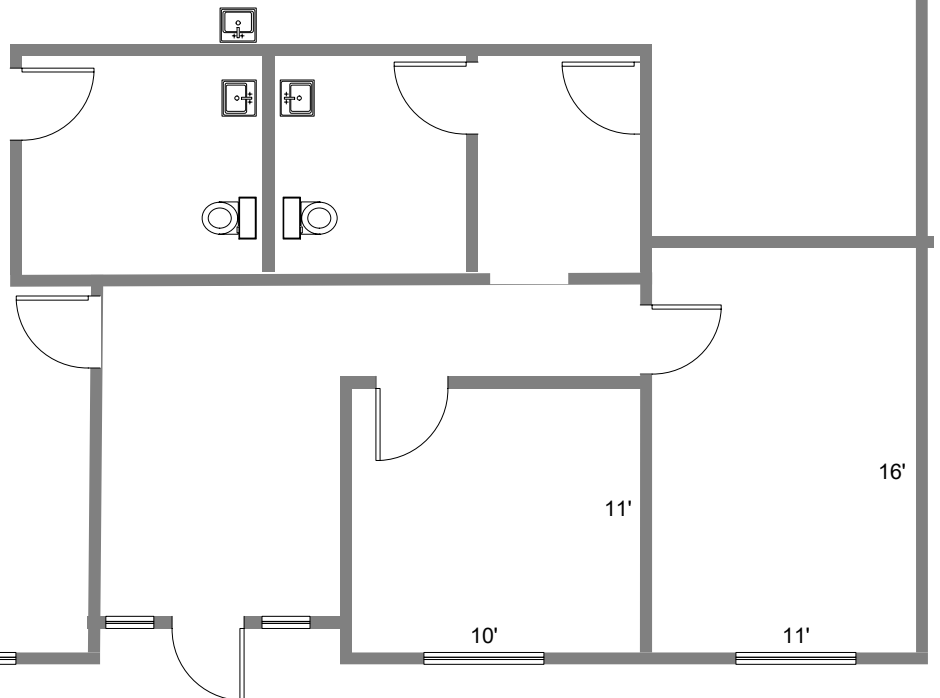

*These drawings are provided as an illustration of the available space.  
 All dimensions are approximate. Prospect is advised to verify physical dimensions.*

**4100 SQ FT**  
**200 AMP 1 PH**

72'

**WAREHOUSE**