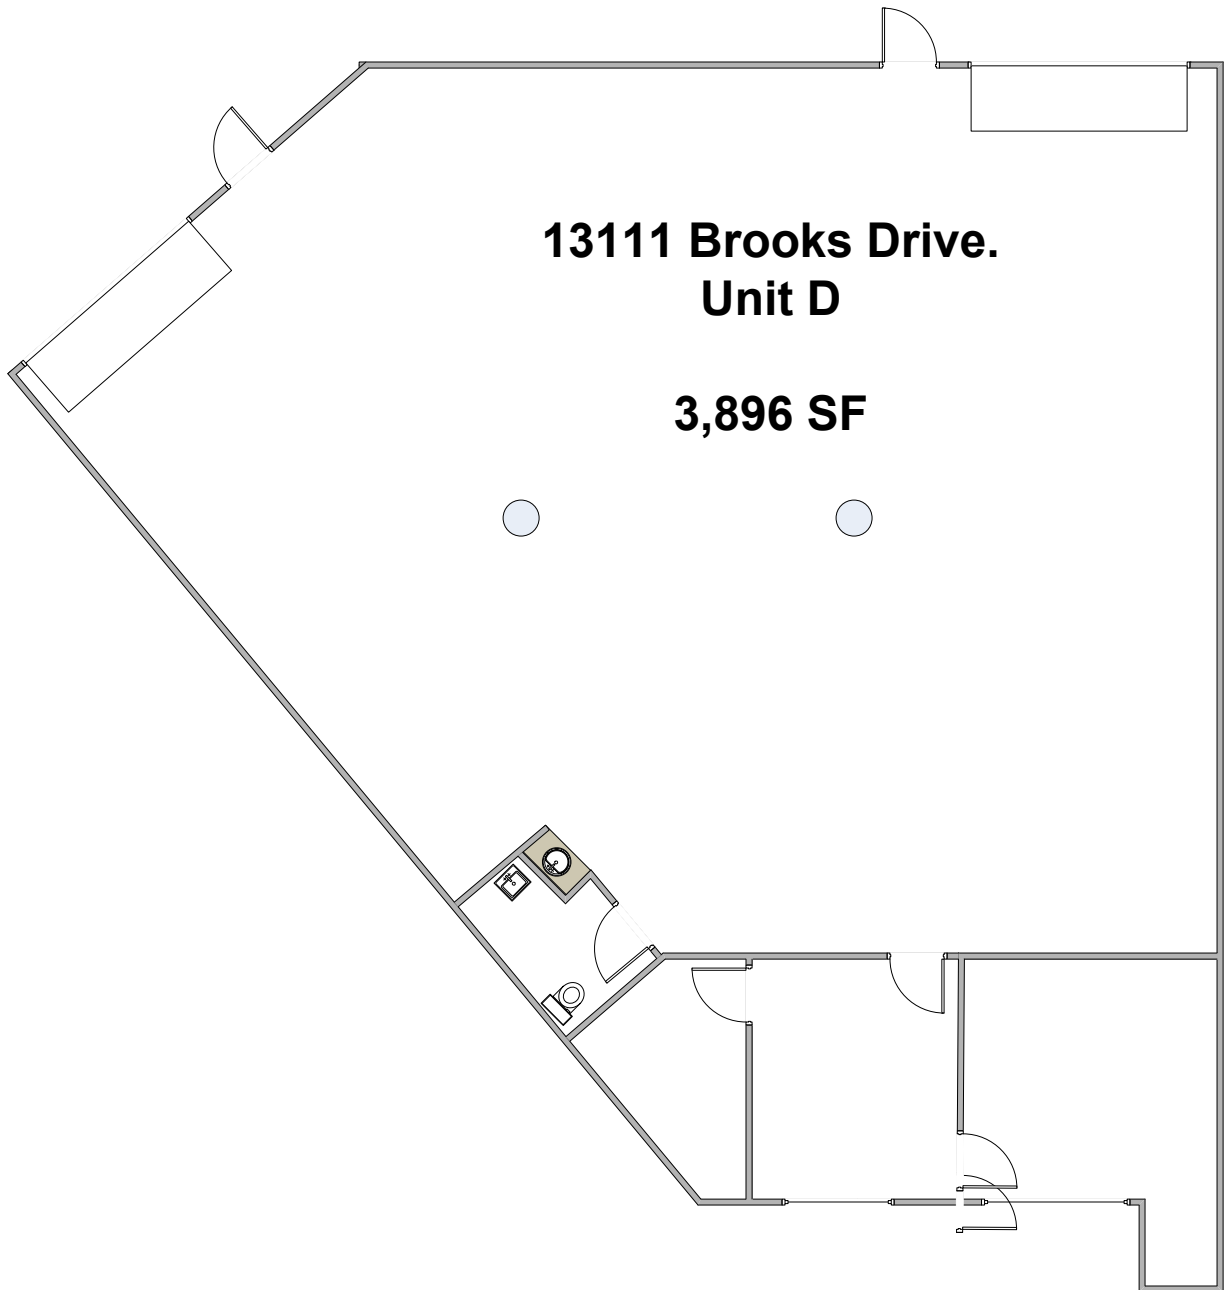

Prepared By....

9410 Topanga Canyon Blvd., Suite 105
Chatsworth, CA 91311
(T) 818.717.0200 * (F) 818.717.0257
Website: www.tscorealestate.com
DRE License # 01264732

*These drawings are provided as an illustration of the available space.
All dimensions are approximate. Prospect is advised to verify physical dimensions.*