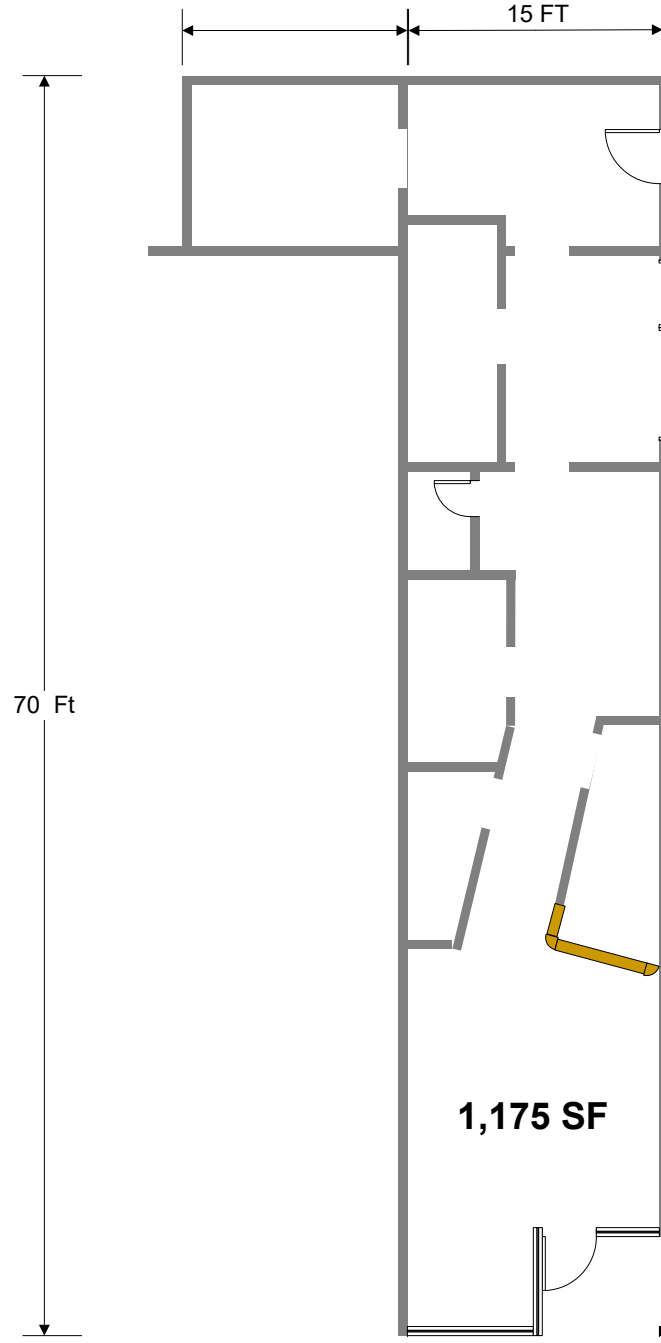

18429 Sherman Way
Reseda, CA 91355

Prepared By

9410 Topanga Canyon Blvd., Suite 105
Chatsworth, CA 91311
(T) 818.717.0200 * (F) 818.717.0257
Website: www.tscorealestate.com
DRE License # 01264732

*These drawings are provided as an illustration of the available space.
All dimensions are approximate. Prospect is advised to verify physical dimensions.*