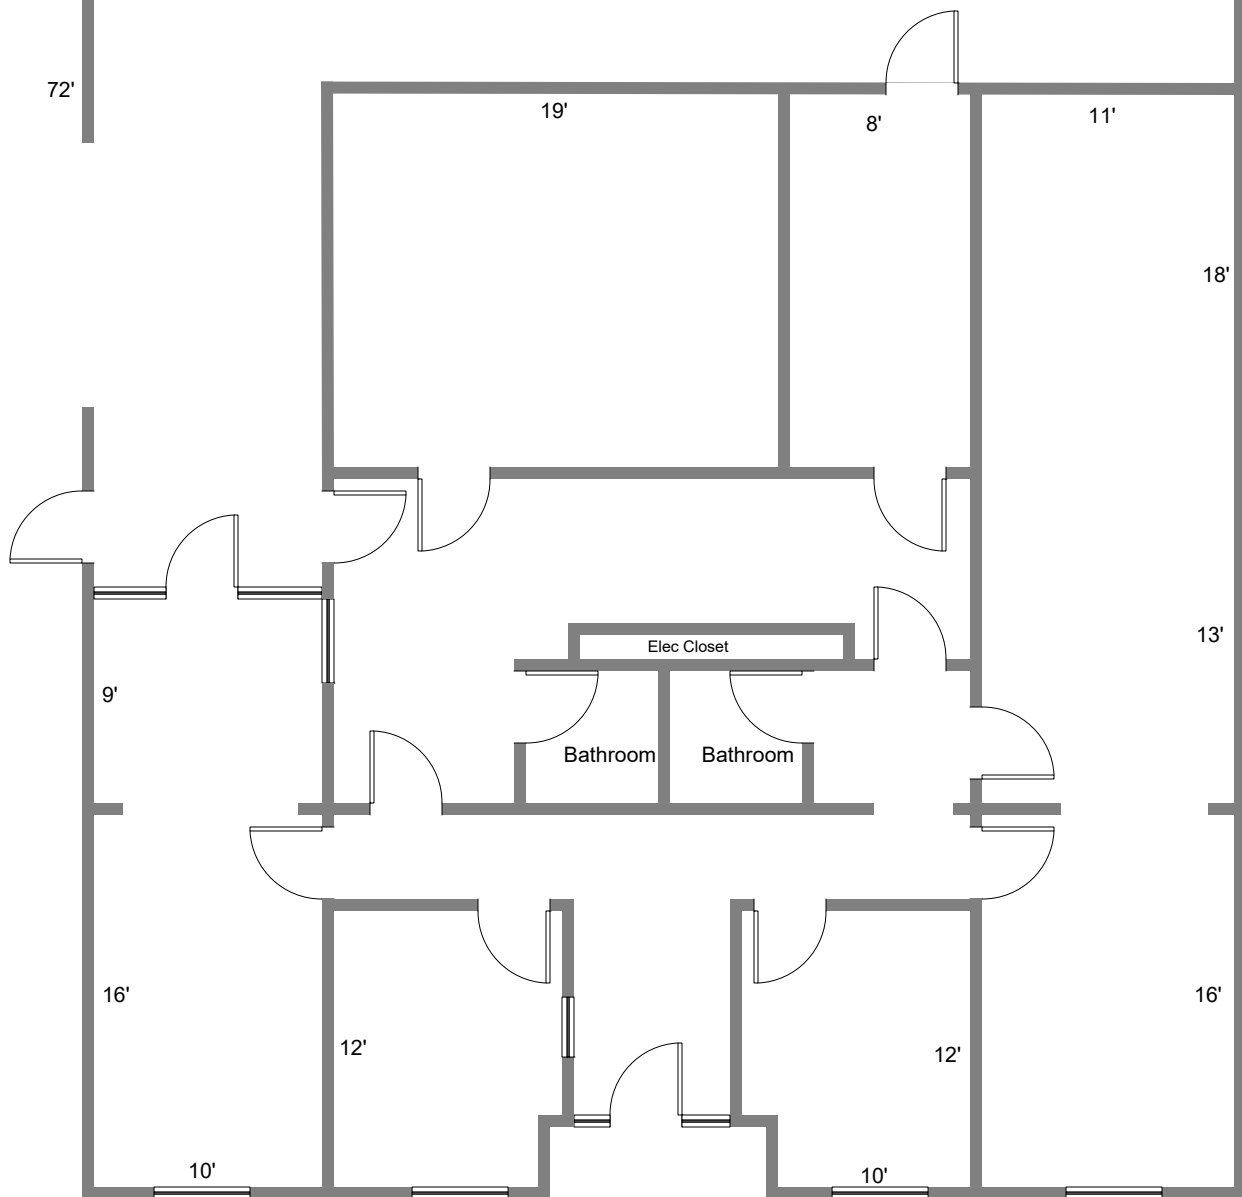

50"

3600 SQ FT  
150 Amps Single Ph

Unit 1  
21414 Chase St.

Canoga Park, Ca. 91304