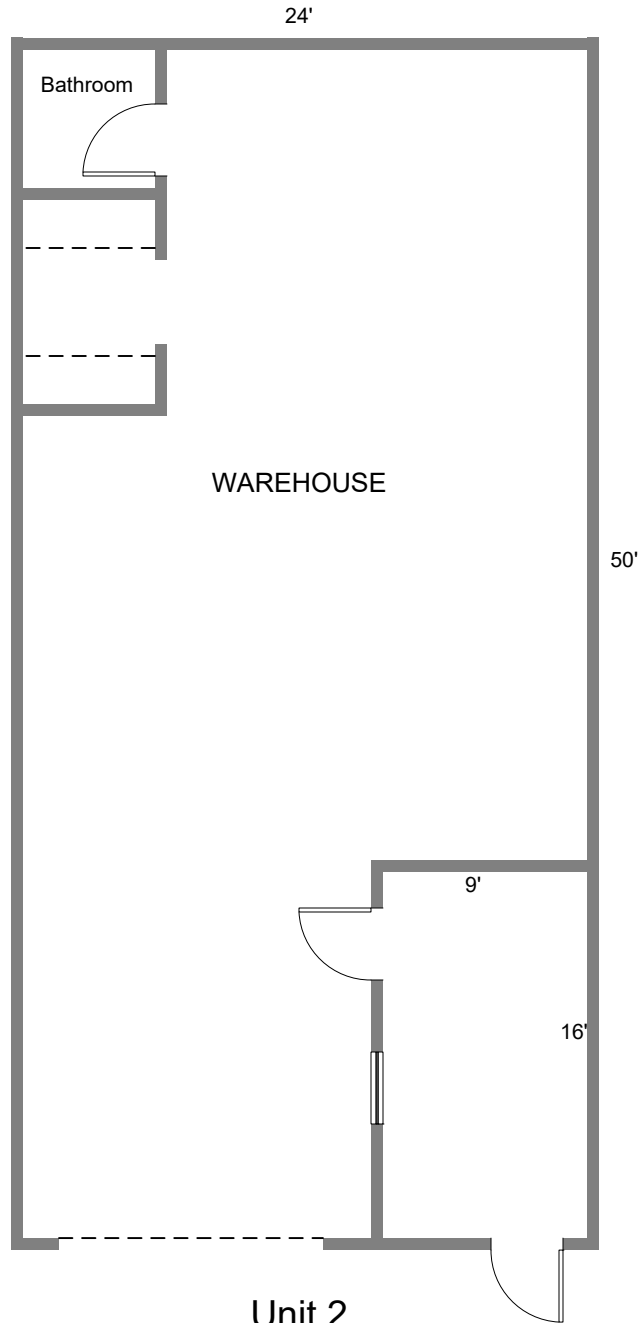

1200 SQ FT  
100 Amp Single Ph

Unit 2  
21414 Chase St.  
Canoga Park, Ca. 91304