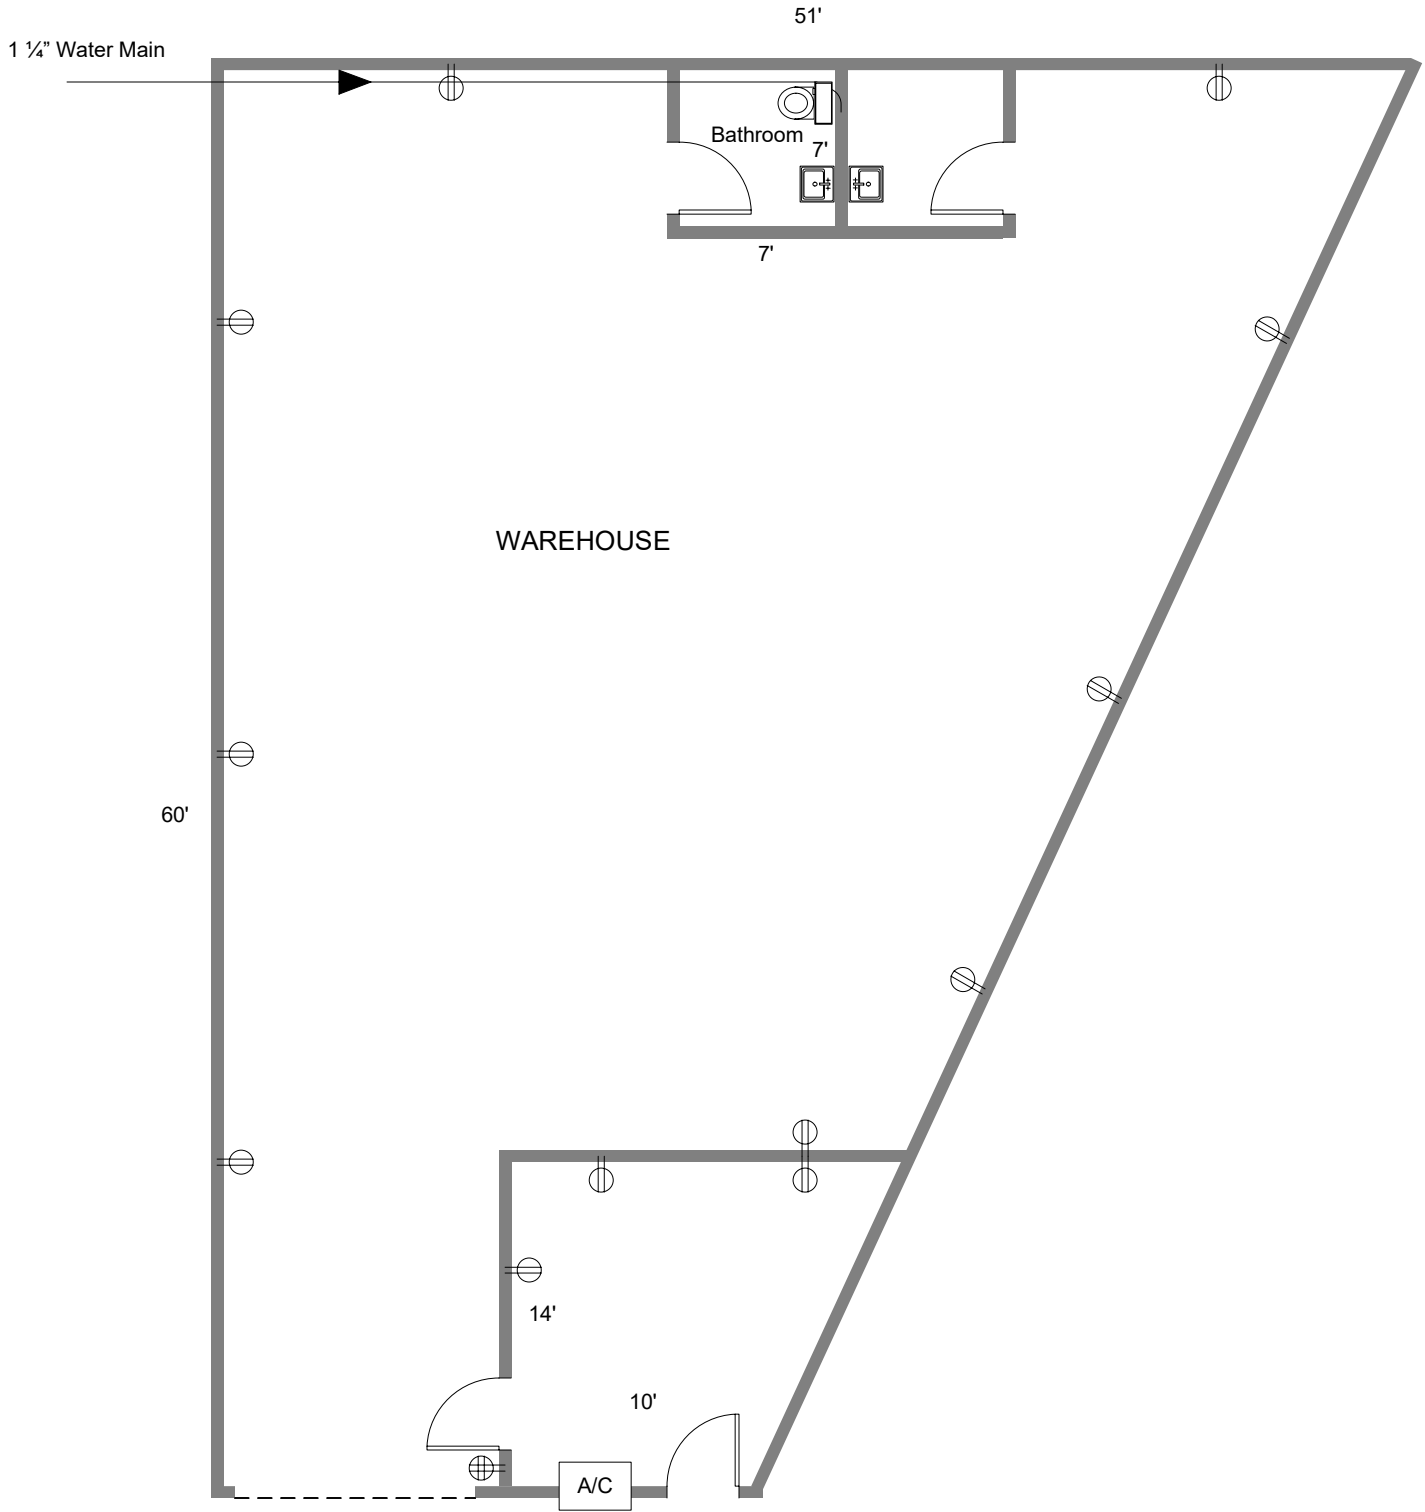

2340 SQ. FT.
100 Amp 3 Ph

Unit 410
28220 Avenue Crocker
Valencia, Ca. 91355

**ALL DIMENSIONS APPROXIMATE