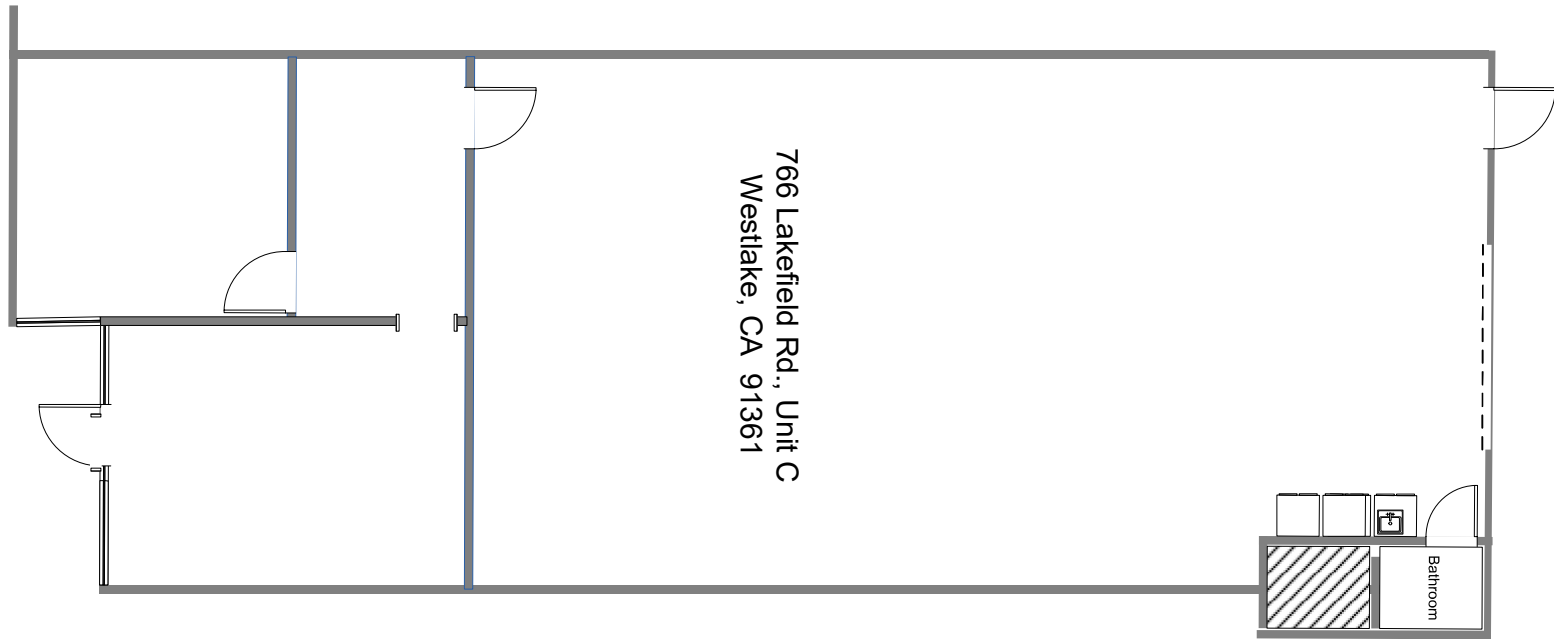

Unit C
C 1,898 SF

Prepared By....

9410 Topanga Canyon Blvd., Suite 105
Chatsworth, CA 91311
(T) 818.717.0200 * (F) 818.717.0257
Website: www.tscorealestate.com
DRE License # 01264732

*These drawings are provided as an illustration of the available space.
All dimensions are approximate. Prospect is advised to verify physical dimensions.*