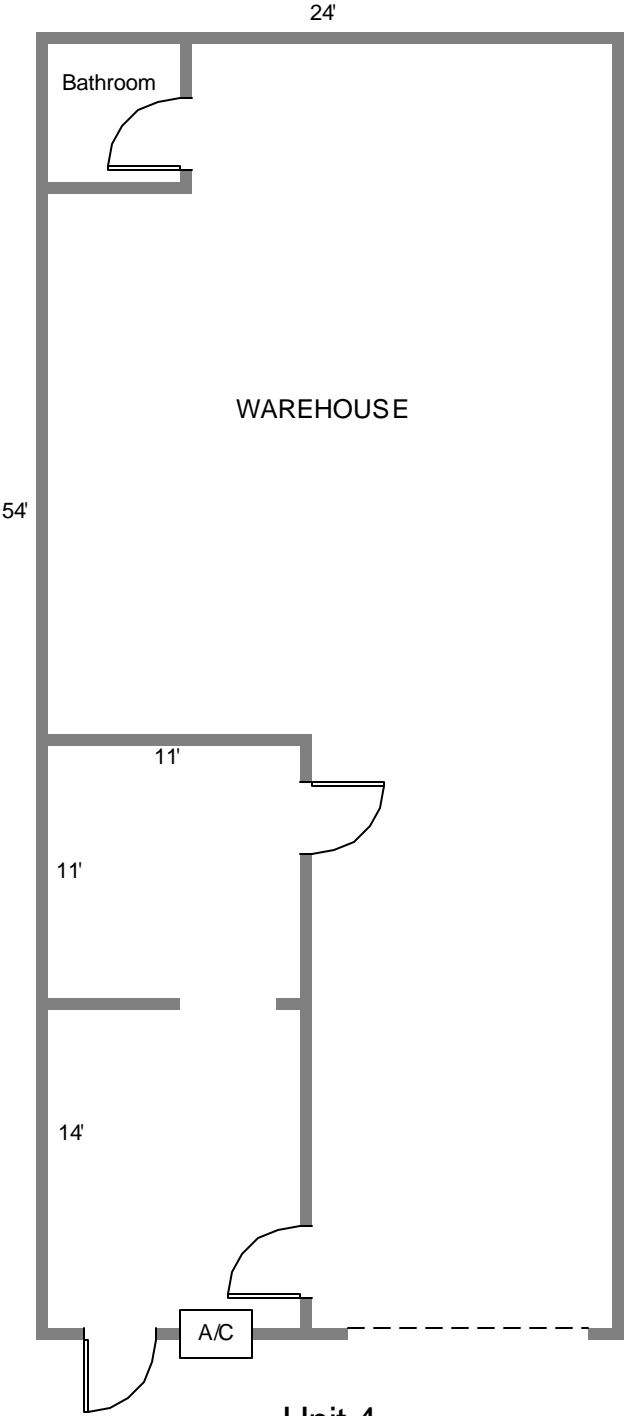

1300 SQ FT
100 Amp Single Ph

Unit 4
8040 Remmet Ave.
Canoga Park, Ca. 91304