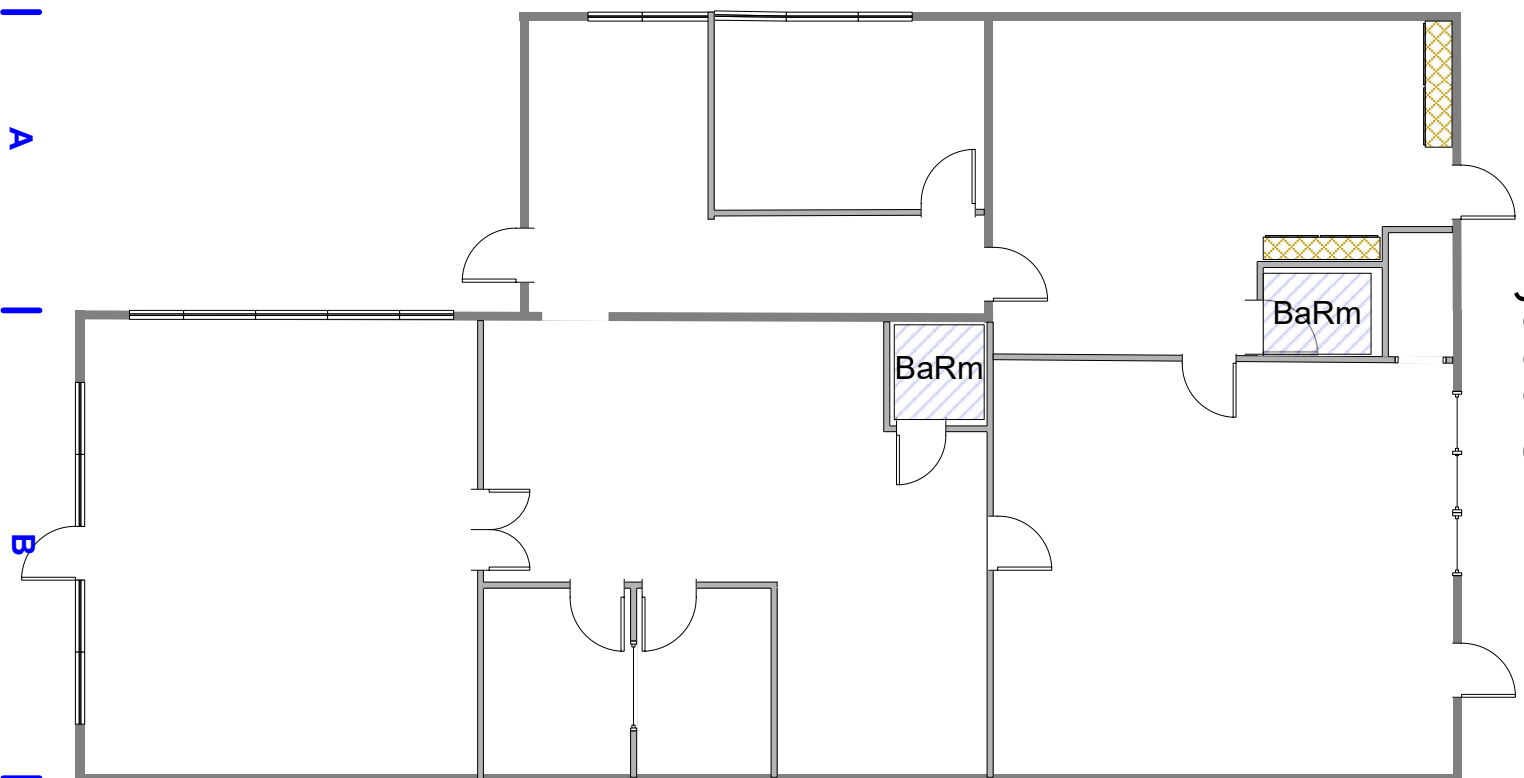

822 Hampshire Rd, Unit AB
WESTLAKE VILLAGE, CA 91361

2,956 SF

EXHIBIT