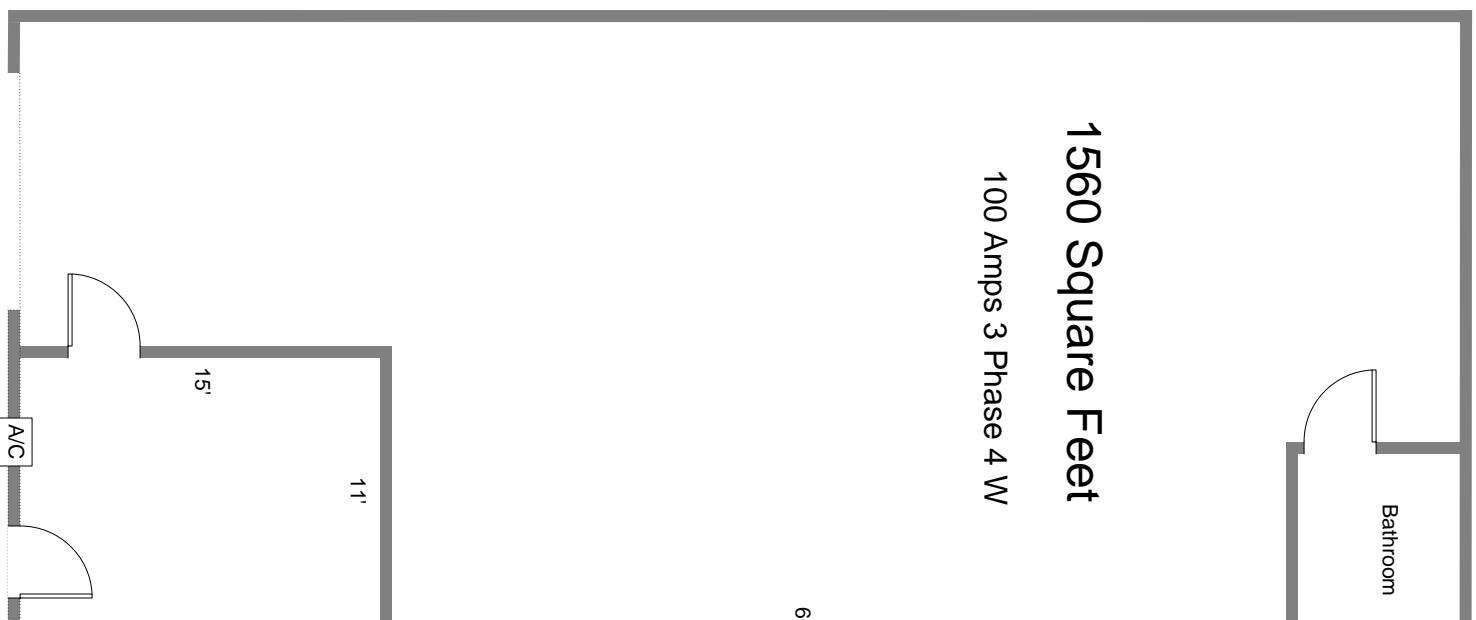

THE SIMPSON CO.

9410 TOPANGA CANYON BLVD., S#E 105, CHATSWORTH, CA 91311-5758
(818) 717-0200 * FAX (818) 717-0257 * EMAIL: leasing@tscorealestate.com

Unit No. 3
9540 Owensmouth Ave
Chatsworth, CA 91311

** ALL DIMENSIONS ARE APPROXIMATE