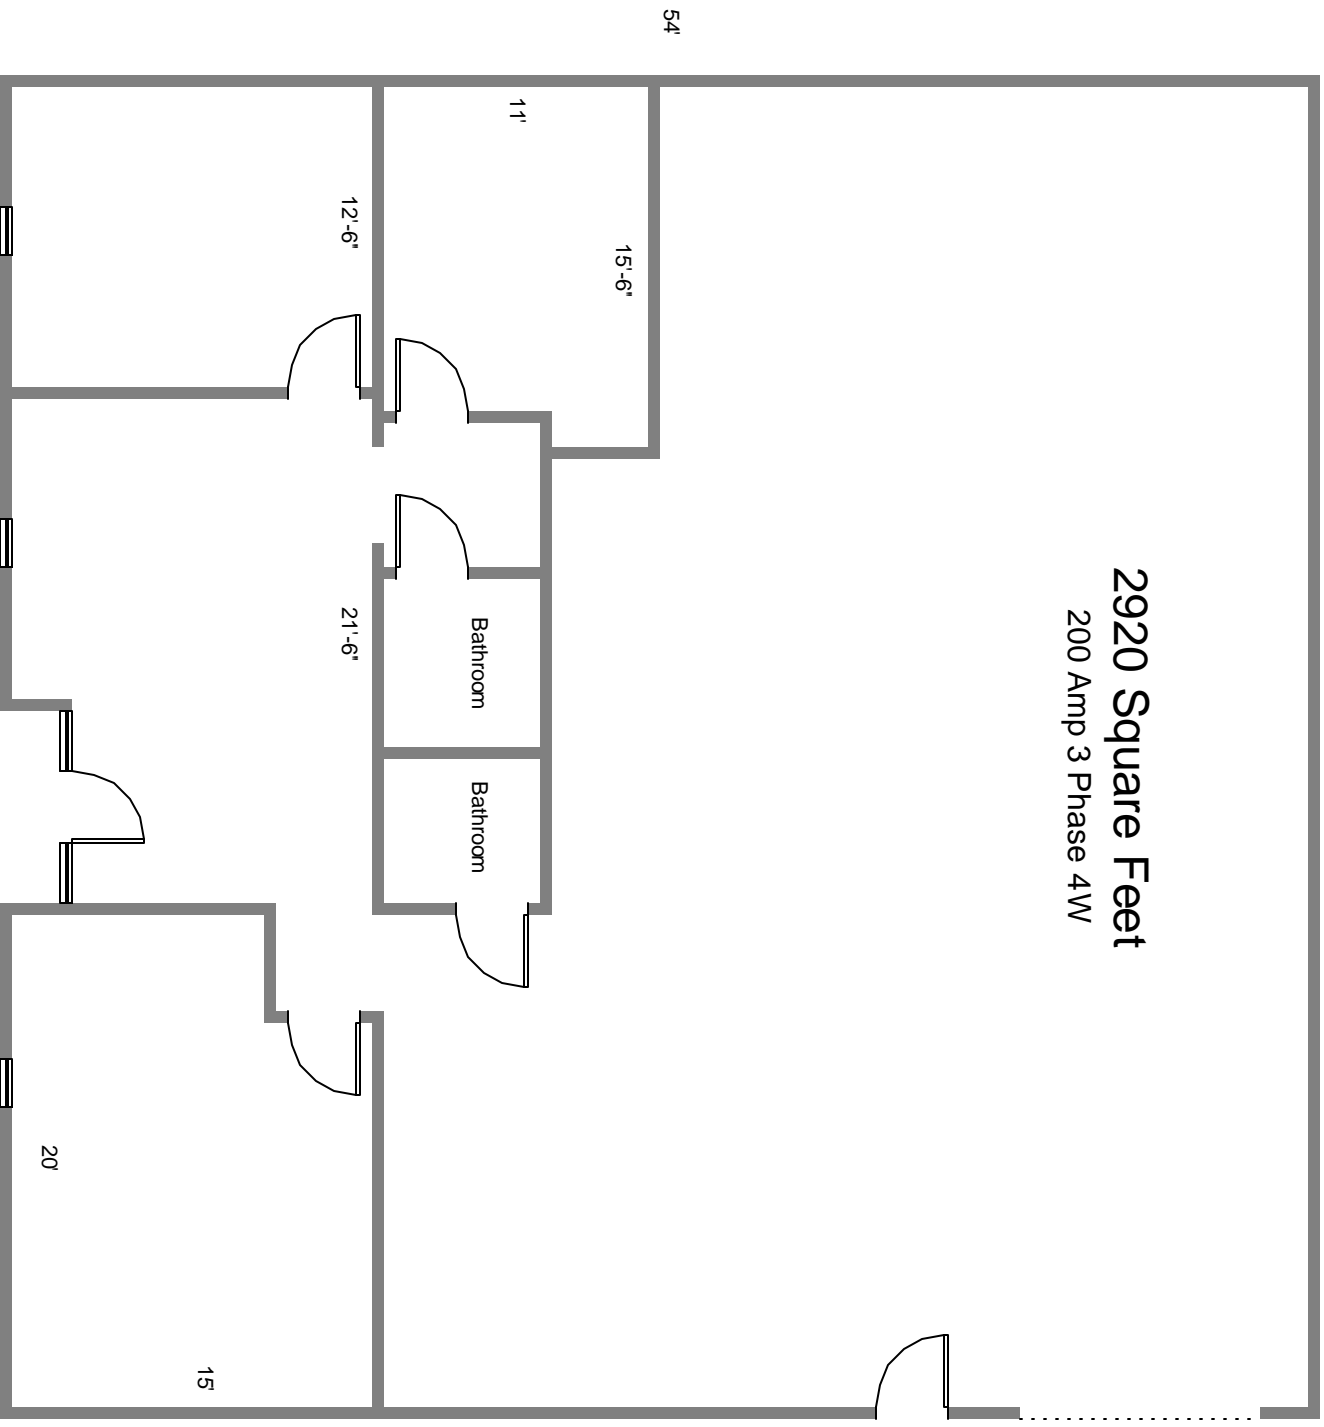

54'

2920 Square Feet

200 Amp 3 Phase 4W

Unit No. 1
9810 Owensmouth Ave.
Chatsworth, CA 91311

* ALL DIMENSIONS ARE APPROXIMATE