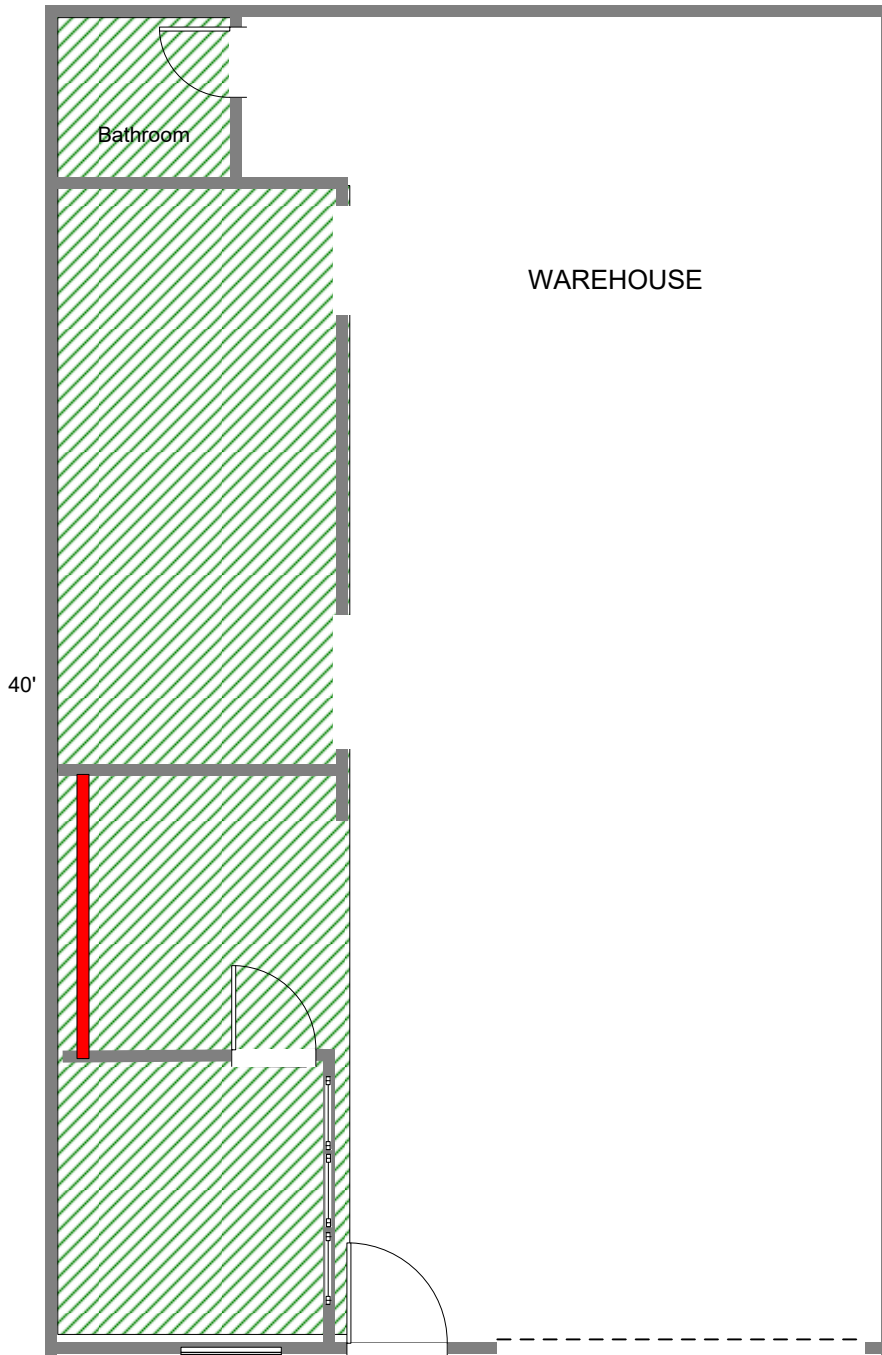

25'

Unit E
9909 Canoga Ave.
Chatsworth, CA 91311

1000 SQ FT

90 Amp Single Phase
3 ph Available

Prepared By....

9410 Topanga Canyon Blvd., Suite 105
Chatsworth, CA 91311
(T) 818.717.0200 * (F) 818.717.0257
Website: www.tscorealestate.com
DRE License # 01264732

*These drawings are provided as an illustration of the available space.
All dimensions are approximate. Prospect is advised to verify physical dimensions.*