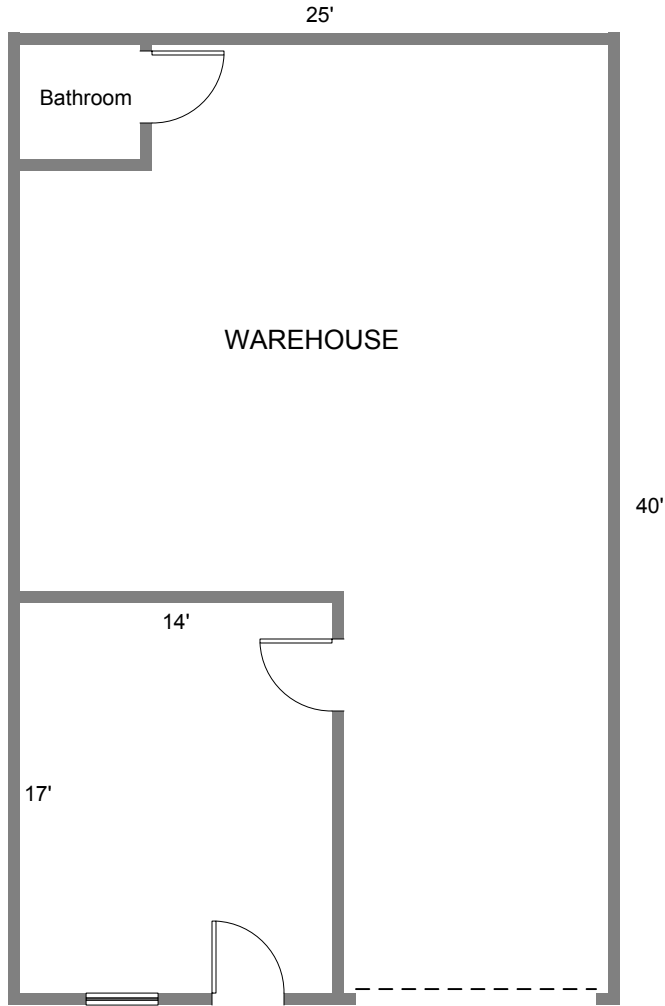

1000 SQ FT
100 Amps 3 Ph
100 Amps Single Ph

Unit I
9909 Canoga Ave.
Chatsworth, Ca. 91311

Prepared By....

9410 Topanga Canyon Blvd., Suite 105
Chatsworth, CA 91311
(T) 818.717.0200 * (F) 818.717.0257
Website: www.tscorealestate.com
DRE License # 01264732

*These drawings are provided as an illustration of the available space.
All dimensions are approximate. Prospect is advised to verify physical dimensions.*